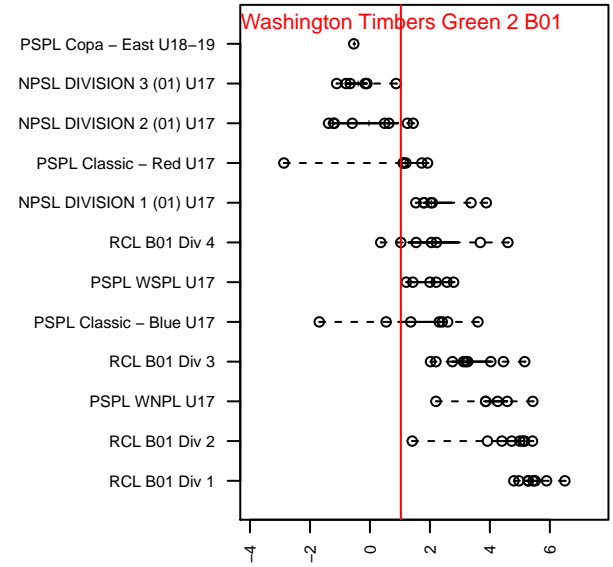

# Washington Timbers Green 2 B01

Washington Timbers  
Vancouver, WA  
B01 total strength=1393  
attack=10.02 defense=6.06  
fall league = PTT B00 BHS

alt names used:  
WA Timbers 01B Green 2

Venues played:  
2017 Mt Hood Challenge U19 Bronze  
2017 Summer Slam Gold/Silver  
2017 PTT B00 BHS  
2017 Founders Cup B01 Div A

**Washington Timbers Green 2 B01**  
Dots are actual minus expected GF (blue circles) and GA (red triangles).  
Blue line is smoothed change in attack strength. Red is smoothed change in defense strength.

**attack and defense variance (black dot)  
relative to other teams  
and top 10 in region**

**attack and defense rating  
relative to others at age  
and all opponents in last 13 months**

**Performance relative to 13 month average**